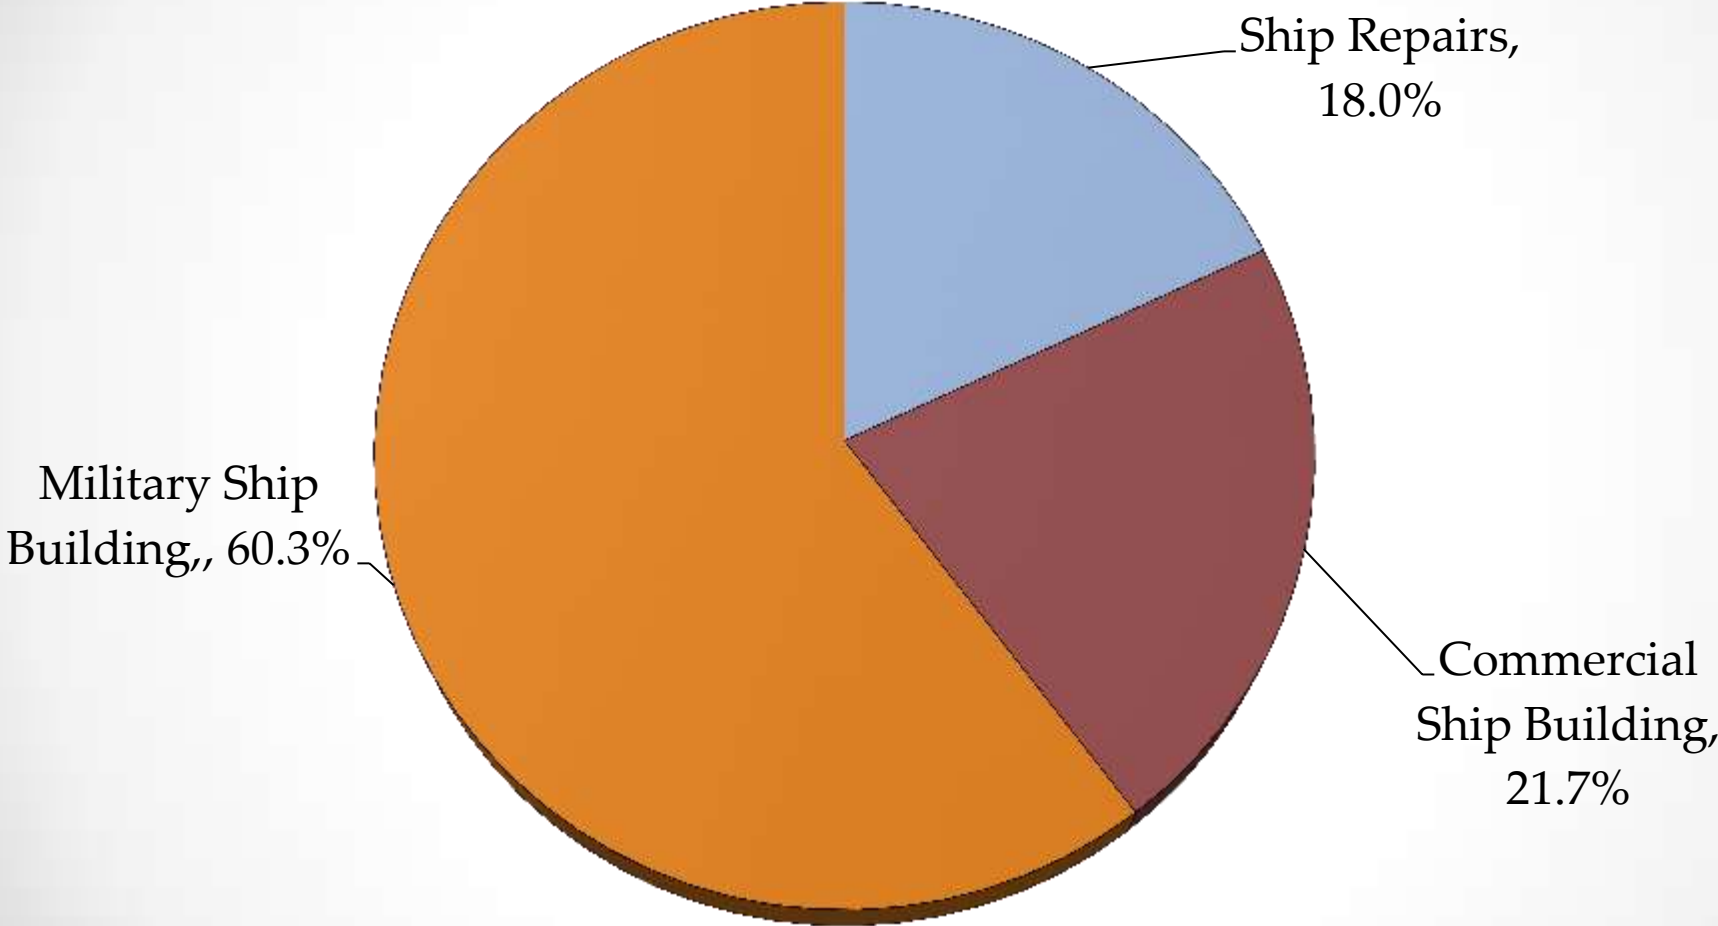

INDUSTRY REVENUES by PRODUCT TYPE, 2013

Source: IBIS World, "Staying Afloat: Despite a Decline in Commercial Orders, Military Shipbuilding Will Thrive." Industry Report 33661a July 2012.