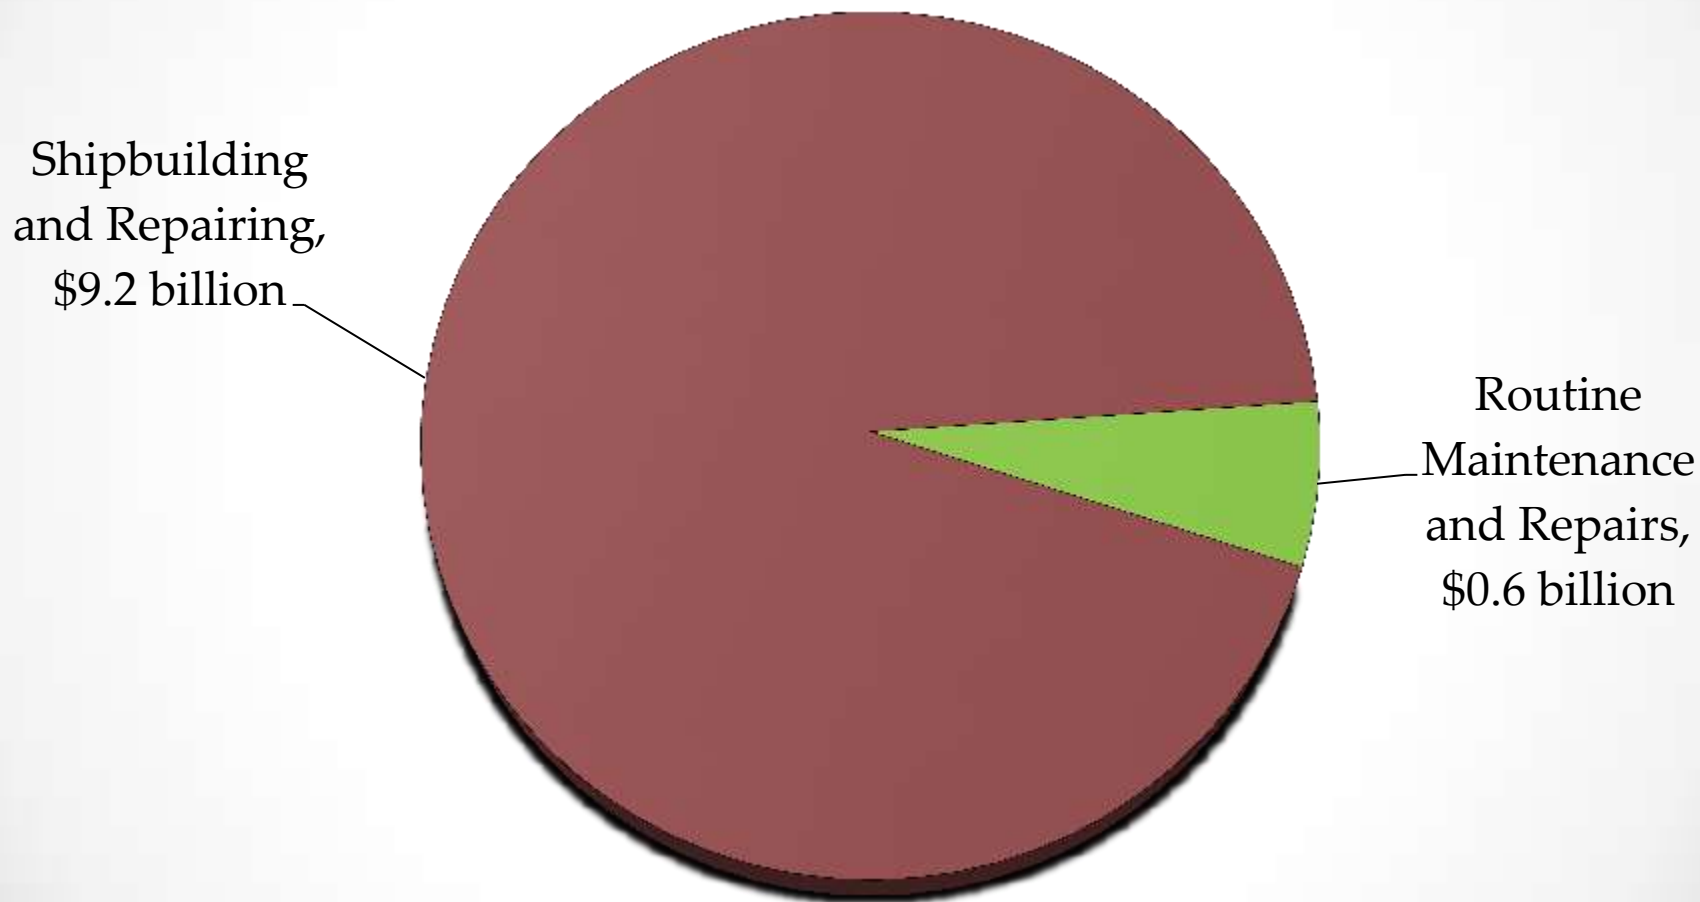

TOTAL GDP in U.S. SHIPBUILDING and REPAIRING INDUSTRY, 2011